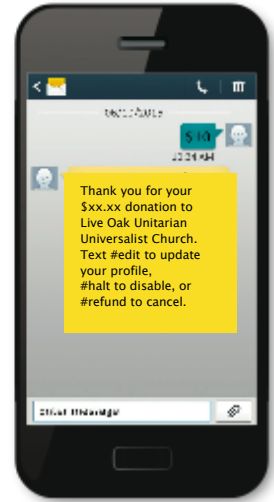

NEW! Mobile Giving Options at Live Oak UU

Text your Offering to our Give-by-Text number: 512-790-0561

1) Get Started

Enter your 10-digit Give by Text number and the amount you wish to donate. Make sure to use the dollar sign before the amount.

2) Register

You will receive a registration link. Click the link and enter your contact and payment information. Click "Process."

3) Give

After registration is complete, you will receive a verification by text as well as a receipt via email.

4) Repeat

For future giving, simply send a text with the amount you wish to give and it will process automatically.

You may designate the donation to go to Live Oak, Share the Plate, or split between the two: \$25 (sends \$25 to Live Oak), \$35 stp (sends \$35 to Share the Plate), or \$40 split (sends \$20 to Live Oak and \$20 to Share the Plate.) Make sure to include a space between the amount and "stp" or "split"