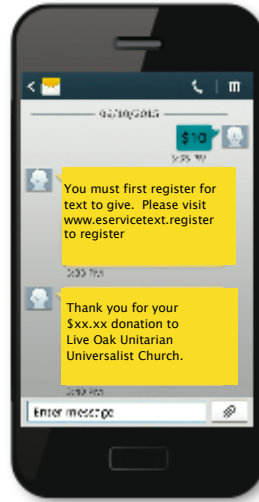

NEW! Mobile Giving Options at Live Oak UU

Text your Offering to our Give-by-Text number: 512-790-0561

1) Get Started

Enter your 10-digit Give by Text number and the amount you wish to donate. Make sure to use the dollar sign before the amount.

2) Register

You will receive a registration link. Click the link and enter your contact and payment information. Click "Process."

3) Give

After registration is complete, you will receive a verification by text as well as a receipt via email.

4) Repeat

For future giving, simply send a text with the amount you wish to give and it will process automatically.

You may designate the donation to go to Live Oak, Share the Plate, or split between the two: \$25 (sends \$25 to Live Oak), \$35 stp (sends \$35 to Share the Plate), or \$40 split (sends \$20 to Live Oak and \$20 to Share the Plate.) Make sure to include a space between the amount and "stp" or "split"