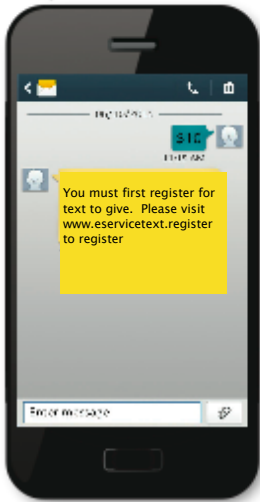

NEW! Mobile Giving Options at Live Oak UU

Text your Offering to our Give-by-Text number: 512-790-0561

1) Get Started

Enter your 10-digit Give by Text number and the amount you wish to donate. Make sure to use the dollar sign before the amount.

2) Register

You will receive a registration link. Click the link and enter your contact and payment information. Click "Process."

3) Give

After registration is complete, you will receive a verification by text as well as a receipt via email.

4) Repeat

For future giving, simply send a text with the amount you wish to give and it will process automatically.

You may designate the donation to go to Live Oak, Share the Plate, or split between the two: \$25 (sends \$25 to Live Oak), \$35 stp (sends \$35 to Share the Plate), or \$40 split (sends \$20 to Live Oak and \$20 to Share the Plate.) Make sure to include a space between the amount and "stp" or "split"