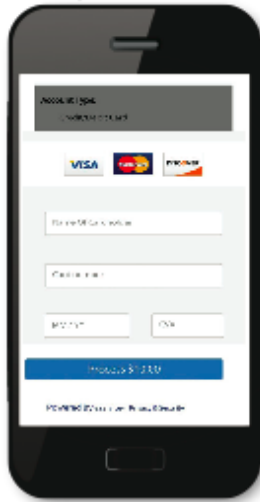

NEW! Mobile Giving Options at Live Oak UU

Text your Offering to our Give-by-Text number: 512-790-0561

1) Get Started

Enter your 10-digit Give by Text number and the amount you wish to donate. Make sure to use the dollar sign before the amount.

2) Register

You will receive a registration link. Click the link and enter your contact and payment information. Click "Process."

3) Give

After registration is complete, you will receive a verification by text as well as a receipt via email.

4) Repeat

For future giving, simply send a text with the amount you wish to give and it will process automatically.

You may designate the donation to go to Live Oak, Share the Plate, or split between the two: \$25 (sends \$25 to Live Oak), \$35 stp (sends \$35 to Share the Plate), or \$40 split (sends \$20 to Live Oak and \$20 to Share the Plate.) Make sure to include a space between the amount and "stp" or "split"